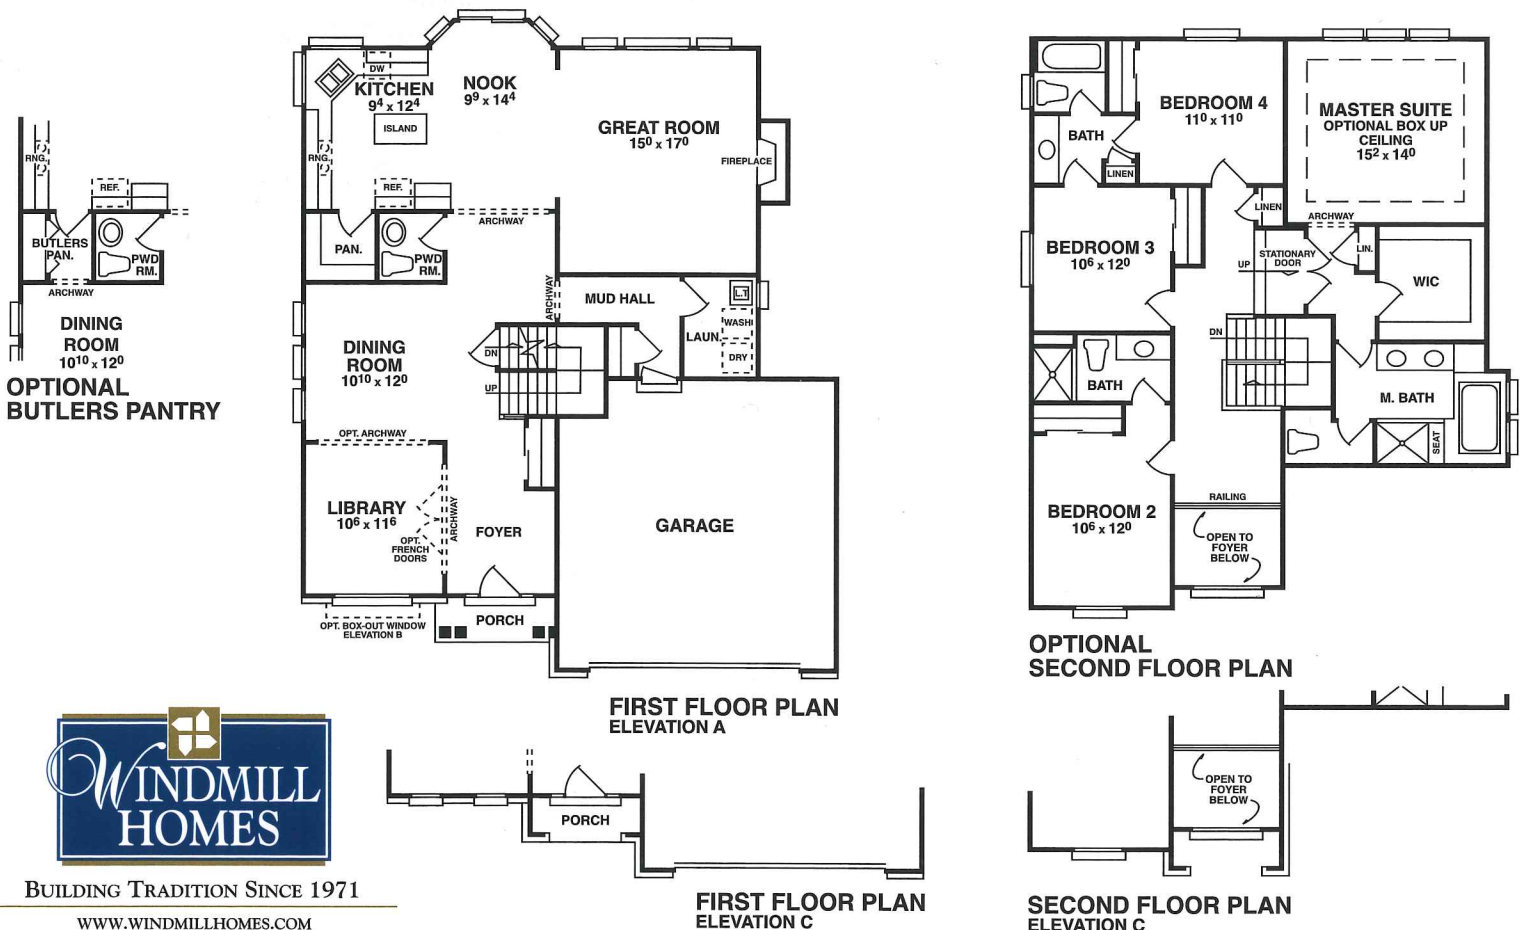

THE RIVERVIEW

4 Bedroom • Optional 3 1/2 Bath • Colonial • Approx. 2550 sq. ft.

Elevation C

BUILDING TRADITION SINCE 1971

WWW.WINDMILLHOMES.COM

Prices, plans and specifications are subject to change without notice or obligation. Renderings are an artist's conception, may vary in construction. Floor plan dimensions are approximate. ©2021