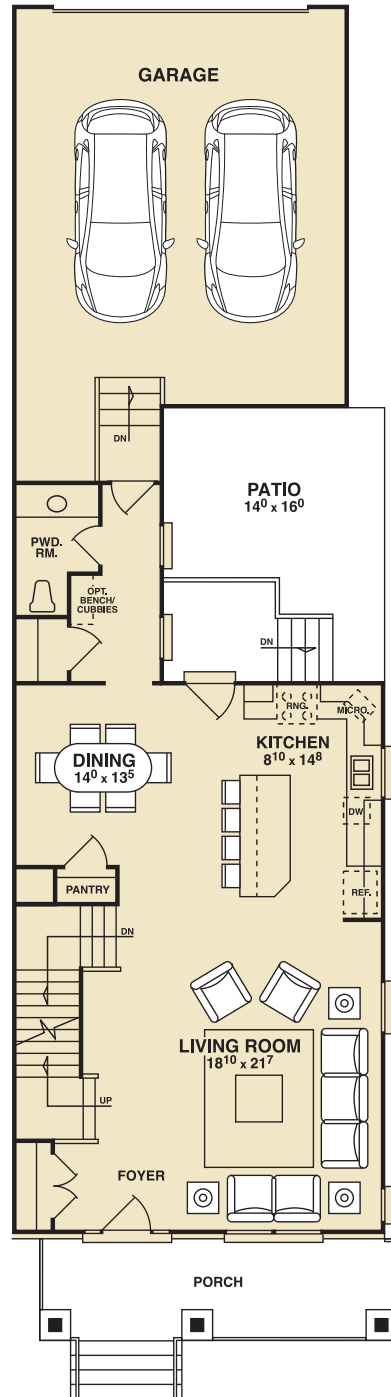

LINCOLN

3 Bedroom • 2 1/2 Bath Townhouse

*Available on Homesites
2,3,4,5,8,9,10,11*

WOODBIDGE
CROSSING
A SCRIPPS PARK ASSOCIATES DEVELOPMENT

313-832-8800

Welcome Home, Detroit!

LINCOLN

3 Bedroom • 2 1/2 Bath Townhouse
1,916 Square Feet

OPTIONAL OWNERS SUITE PLAN

SECOND FLOOR PLAN

FIRST FLOOR PLAN

WOODBIDGE CROSSING

A SCRIPPS PARK ASSOCIATES DEVELOPMENT

313-832-8800

CANFIELD

3 Bedroom • 2 1/2 Bath Townhouse

*Available on Homesites
1, 6, 7, 12*

LINCOLN

CANFIELD

CANFIELD SIDE VIEW

Welcome Home, Detroit!

CANFIELD

3 Bedroom • 2 1/2 Bath Townhouse
1,936 Square Feet

OPTIONAL OWNERS SUITE PLAN