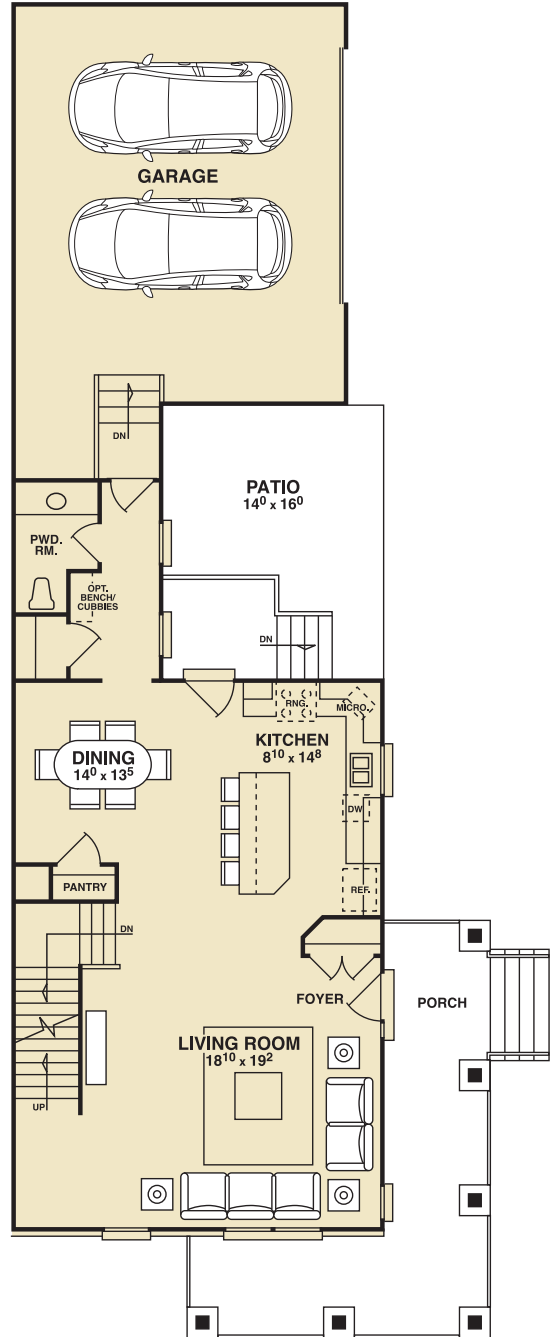

LINCOLN

3 Bedroom • 2 1/2 Bath Townhouse

*Available on Homesites
2,3,4,5,8,9,10,11*

WOODBIDGE
CROSSING
A SCRIPPS PARK ASSOCIATES DEVELOPMENT

313-832-8800

Welcome Home, Detroit!

LINCOLN

3 Bedroom • 2 1/2 Bath Townhouse
1,916 Square Feet

OPTIONAL OWNERS SUITE PLAN

SECOND FLOOR PLAN

FIRST FLOOR PLAN

WOODBIDGE CROSSING

A SCRIPPS PARK ASSOCIATES DEVELOPMENT

313-832-8800

CANFIELD

3 Bedroom • 2 1/2 Bath Townhouse

*Available on Homesites
1, 6, 7, 12*

LINCOLN

CANFIELD

CANFIELD SIDE VIEW

Welcome Home, Detroit!

CANFIELD

3 Bedroom • 2 1/2 Bath Townhouse
1,936 Square Feet

OPTIONAL OWNERS SUITE PLAN

SECOND FLOOR PLAN

FIRST FLOOR PLAN

WOODBIDGE
CROSSING

A SCRIPPS PARK ASSOCIATES DEVELOPMENT

313-832-8800