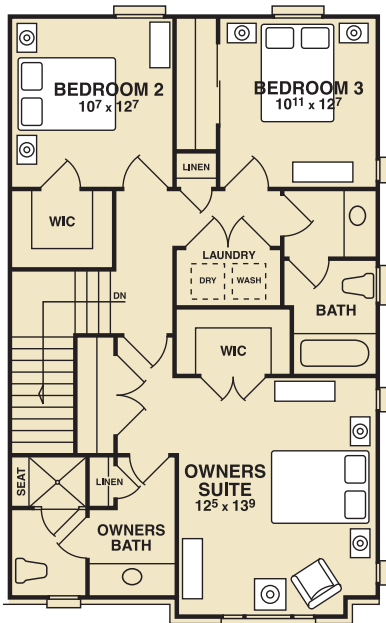

LINCOLN

3 Bedroom • 2 1/2 Bath Townhouse

*Available on Homesites
2,3,4,5,8,9,10,11*

WOODBIDGE
CROSSING
A SCRIPPS PARK ASSOCIATES DEVELOPMENT

313-832-8800

Welcome Home, Detroit!

LINCOLN

3 Bedroom • 2 1/2 Bath Townhouse
1,916 Square Feet

OPTIONAL OWNERS SUITE PLAN

SECOND FLOOR PLAN

FIRST FLOOR PLAN

WOODBIDGE CROSSING

A SCRIPPS PARK ASSOCIATES DEVELOPMENT

313-832-8800

CANFIELD

3 Bedroom • 2 1/2 Bath Townhouse

*Available on Homesites
1, 6, 7, 12*

LINCOLN

CANFIELD

CANFIELD SIDE VIEW

Welcome Home, Detroit!

CANFIELD

3 Bedroom • 2 1/2 Bath Townhouse
1,936 Square Feet

OPTIONAL OWNERS SUITE PLAN