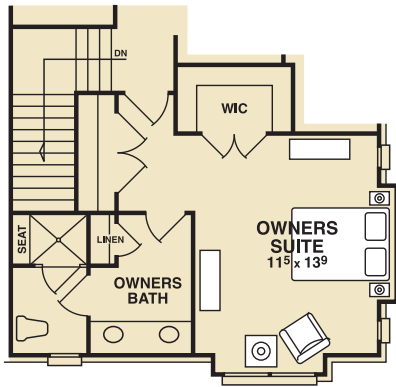

OPTIONAL OWNERS SUITE PLAN

SECOND FLOOR PLAN

FIRST FLOOR PLAN

WOODBIDGE CROSSING

A SCRIPPS PARK ASSOCIATES DEVELOPMENT

313-832-8800

CANFIELD

3 Bedroom • 2 1/2 Bath Townhouse

*Available on Homesites
1, 6, 7, 12*

LINCOLN

CANFIELD

CANFIELD SIDE VIEW

Welcome Home, Detroit!

CANFIELD

3 Bedroom • 2 1/2 Bath Townhouse
1,936 Square Feet

OPTIONAL OWNERS SUITE PLAN