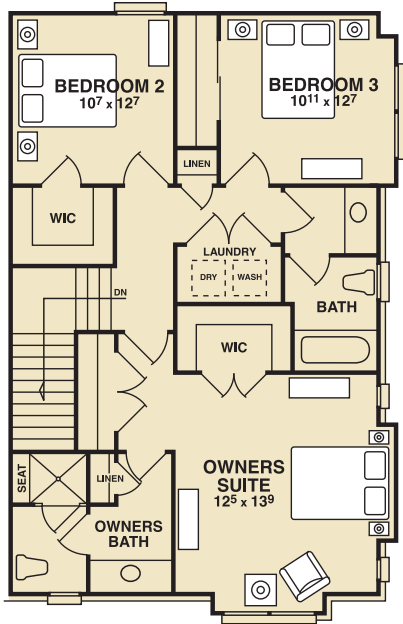

LINCOLN

3 Bedroom • 2 1/2 Bath Townhouse

*Available on Homesites
2,3,4,5,8,9,10,11*

WOODBIDGE
CROSSING
A SCRIPPS PARK ASSOCIATES DEVELOPMENT

313-832-8800

Welcome Home, Detroit!

LINCOLN

3 Bedroom • 2 1/2 Bath Townhouse
1,916 Square Feet

OPTIONAL OWNERS SUITE PLAN

SECOND FLOOR PLAN

FIRST FLOOR PLAN

WOODBIDGE CROSSING

A SCRIPPS PARK ASSOCIATES DEVELOPMENT

313-832-8800

CANFIELD

3 Bedroom • 2 1/2 Bath Townhouse

*Available on Homesites
1, 6, 7, 12*

LINCOLN

CANFIELD

CANFIELD SIDE VIEW

Welcome Home, Detroit!

CANFIELD

3 Bedroom • 2 1/2 Bath Townhouse
1,936 Square Feet

OPTIONAL OWNERS SUITE PLAN