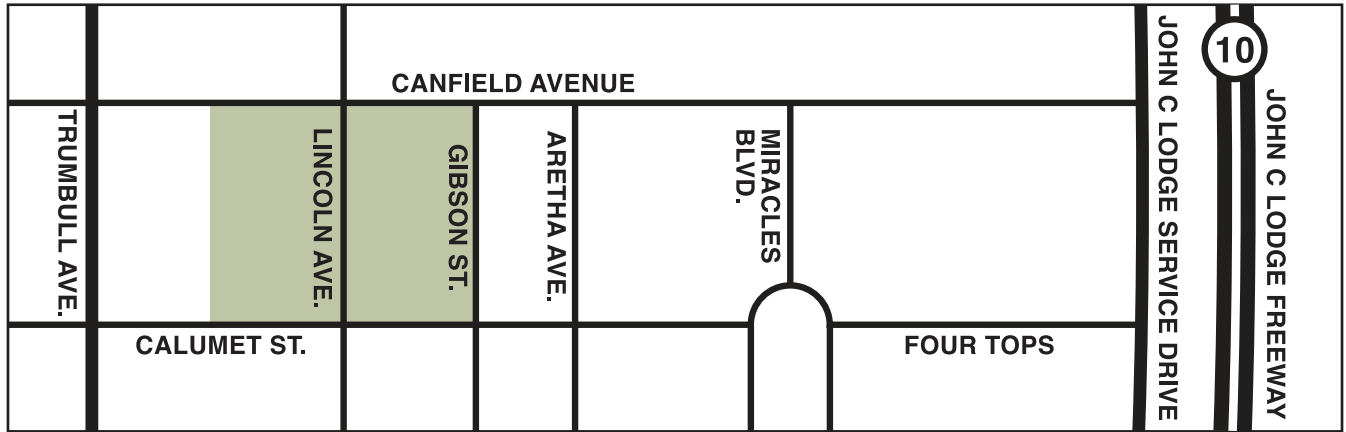

Welcome Home, Detroit!

WOODBIDGE
 CROSSING
A SCRIPPS PARK ASSOCIATES DEVELOPMENT

313-832-8800